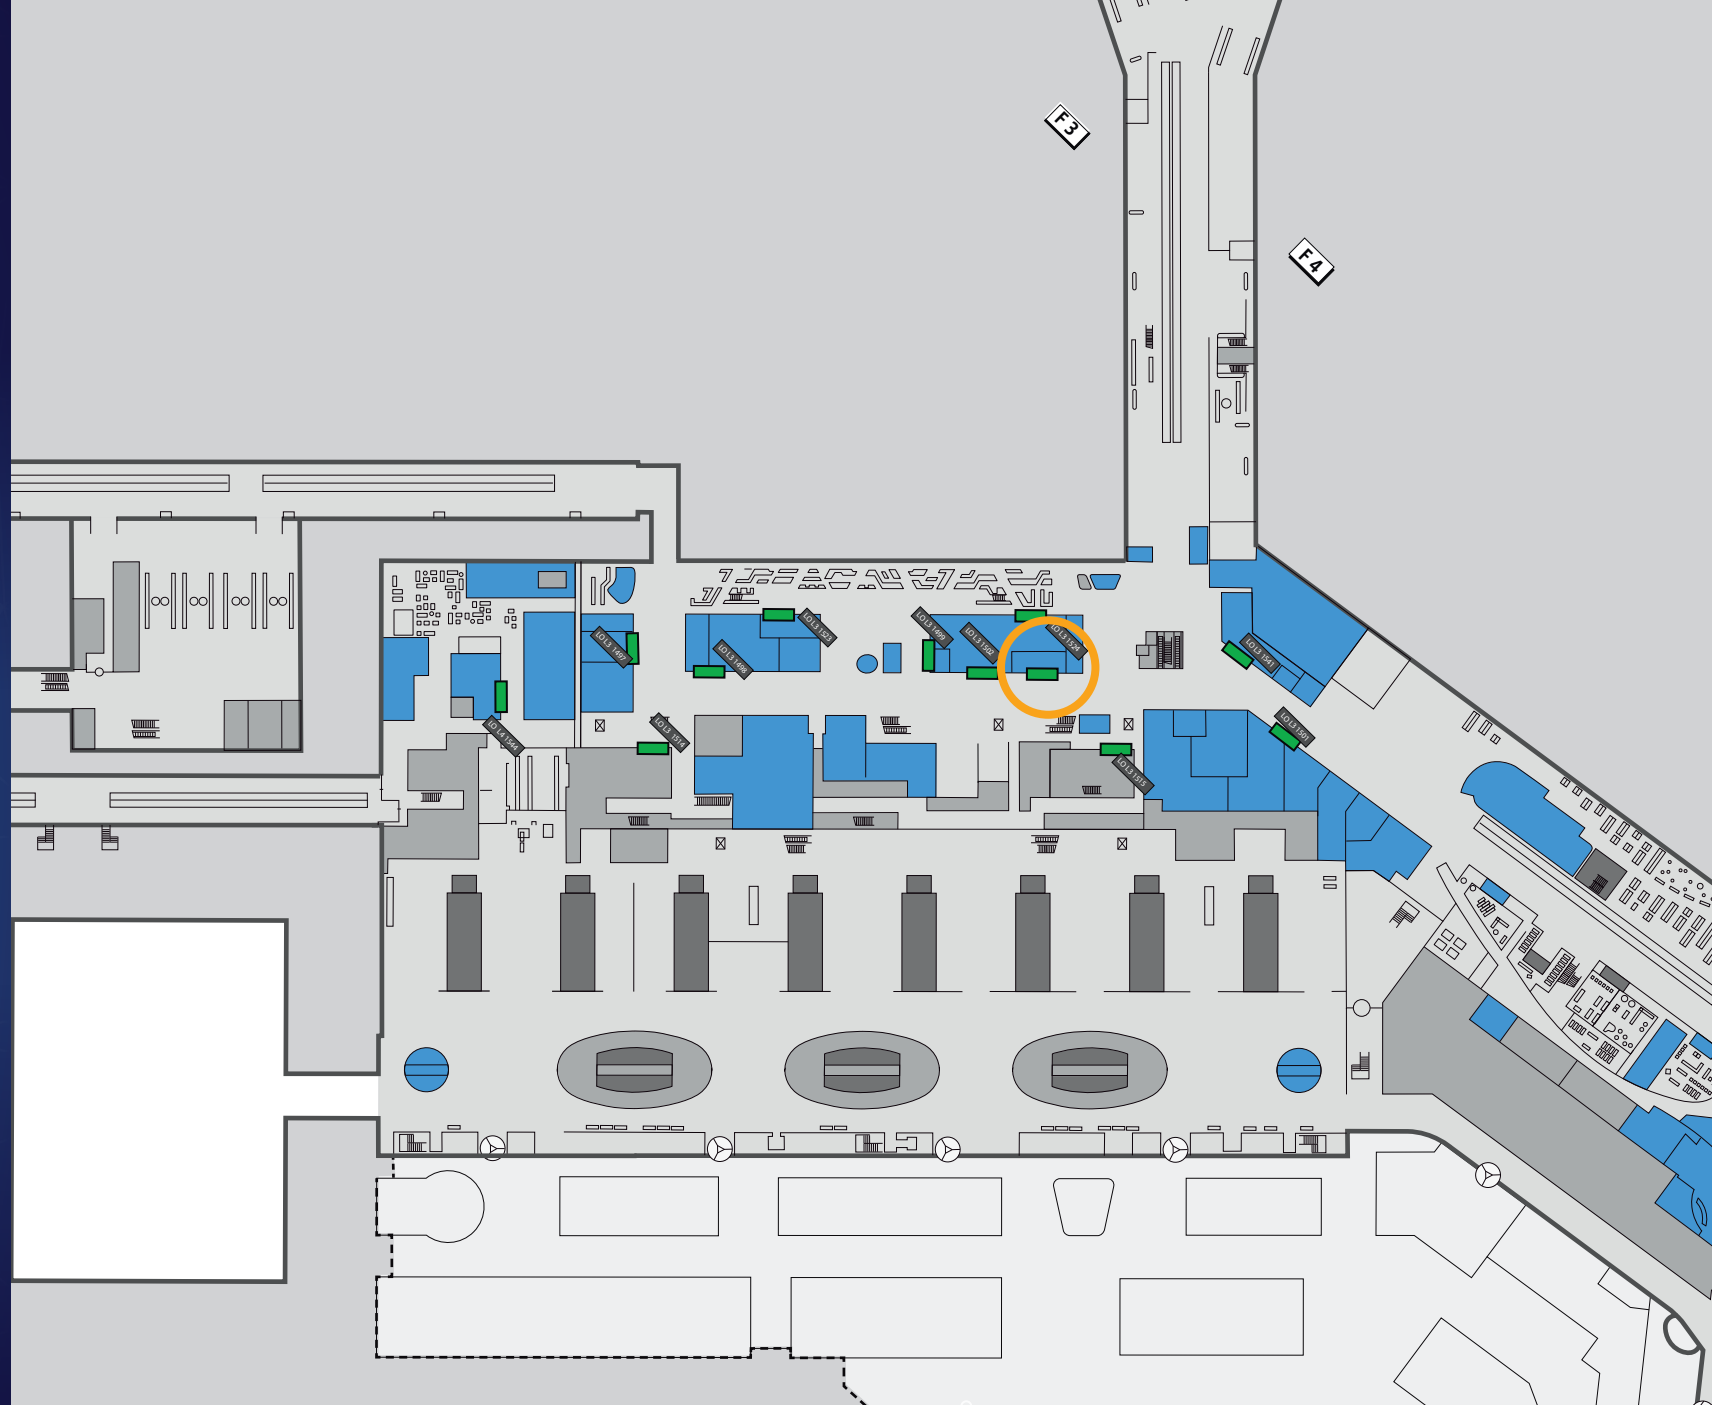

Lounge 3 Seating Area Lightbox

- Wall-embedded lightbox sited in the midst of the seating area.
- The Lightbox captures attention while passengers are close to the shops.

Lounge 3 Seating Area Lightbox

2017 V1

Specifications

Format	High resolution PDF
Scale	1:1 or 1:10
DPI	Minimal 75 on real size
Bleed	10 mm
Additional requirements	Mark visual size with crop marks
Upload artwork	artwork@schiphol.nl

Lounge 3

10.5
million passengers

Map & location of objects
Lounge 3

Please zoom in to see detailed information

LO L3 1524

Lounge 3 Seating Area Lightbox

Departures / Lounges

1

Please zoom in to see detailed information

Map & location of objects
Terminal Overview