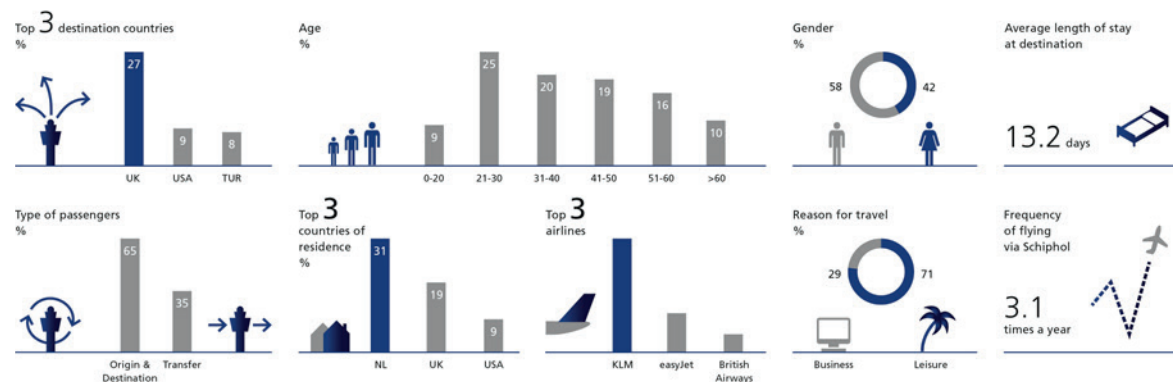

Lounge 3 Seating Area Lightbox

- Wall-embedded lightbox sited in the midst of the seating area.
- The Lightbox captures attention while passengers are close to the shops.

Lounge 3 Seating Area Lightbox

2017 V1

Product information

Number of faces	1
Rate*	€ 3.000
Booking period	Per month
Size	3520 x 2140 mm
Object orientation	Landscape
Material	Dynajet L110
Lighting	LED backlit
Deliverytime before start of campaign	10 working days
Average reach in booking period	505.000

Specifications

Format	High resolution PDF
Scale	1:1 or 1:10
DPI	Minimal 75 on real size
Bleed	10 mm
Additional requirements	Mark visual size with crop marks
Upload artwork	artwork@schiphol.nl

Lounge 3

10.5
million passengers