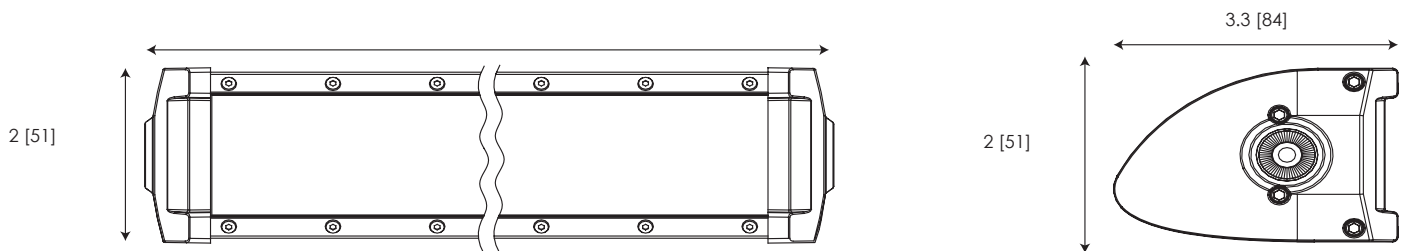

UTILITY BARS

LED UTILITY BARS

5-Watt / Single Row

ECCO's 5-Watt Single Row utility bars offer long, maintenance-free life expectancy, low amp draw, and extremely bright white light output. Available in a range of available lengths, each with a choice of two mounting options, these bars are an ideal choice for both commercial and recreational applications. Features include 12-24 VDC operation, 5-watt LEDs, flood, spot, or combination beam patterns, aluminum housing, polycarbonate lens, and a 3 year warranty.

Features and Benefits

- High-intensity beam
- Flood, spot, or combination beams
- Permanent pivot mount: fixed-width (shown) and adjustable-width brackets included
- Aluminum heatsink housing and polycarbonate lens

Models

PART NO.	VOLTAGE	AMPS	LENGTH	LEDS	RAW LUMENS	TYPE
EW3108-F	12-24	1.9	7.6" [193]	6	1100	Flood
EW3108-S	12-24	1.9	7.6" [193]	6	1150	Spot
EW3114	12-24	5.7	14" [356]	12	3375	Combo
EW3124	12-24	8.7	23.5" [597]	21	5900	Combo