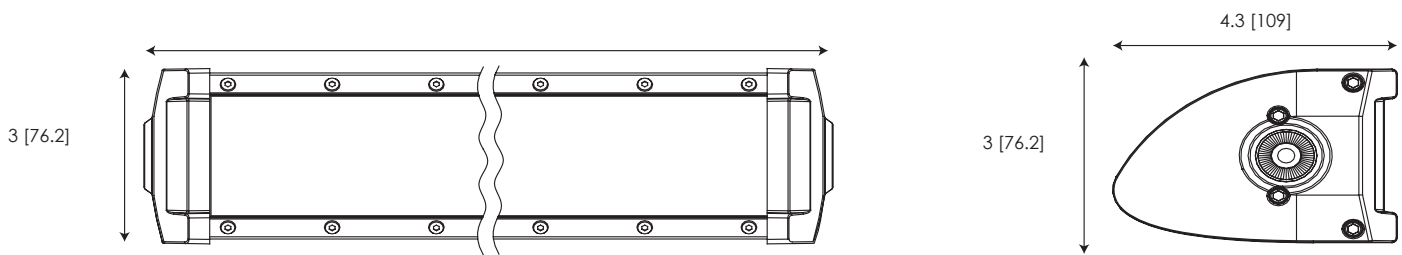

UTILITY BARS

LED UTILITY BARS

5-Watt / Double Row

ECCO's 5-Watt Double Row utility bars offer long, maintenance-free life expectancy, low amp draw, and extremely bright white light output. Available in a range of available lengths, each with a choice of two mounting options, these bars are an ideal choice for both commercial and recreational applications. Features include 12-24 VDC operation, 5-watt LEDs, flood, spot, or combination beam patterns, aluminum housing, polycarbonate lens, and a 3 year warranty.

Features and Benefits

- High-intensity beam
- Flood, spot, or combination beams
- Permanent pivot mount: fixed-width (shown) and adjustable-width brackets included
- Aluminum heatsink housing and polycarbonate lens

Models

PART NO.	VOLTAGE	AMPS	LENGTH	LEDS	RAW LUMENS	TYPE
EW3208-F	12-24	3.8	8" [203]	12	2150	Flood
EW3208-S	12-24	3.8	8" [203]	12	2475	Spot
EW3214	12-24	9.3	14.3" [363]	24	6700	Combo
EW3225	12-24	17.3	25" [635]	44	12,325	Combo